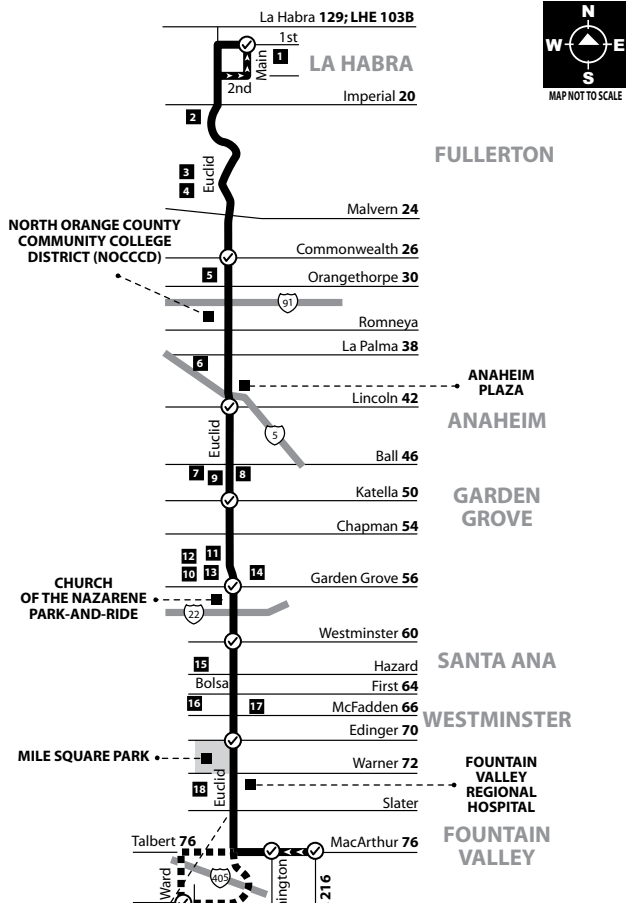

37/A

La Habra to Fountain Valley via Euclid St

Monday - Friday NORTHBOUND To: La Habra

	MacArthur & Hyland	Ellis & Mount Langley	Euclid & Edinger	Euclid & Westminster	Euclid & Garden Grove	Euclid & Katella	Euclid & Lincoln	Euclid & Commonwealth	1st & Main
	4:56	.....	5:02	5:09	5:14	5:21	5:29	5:41	5:56
	5:36	.....	5:44	5:53	5:58	6:06	6:15	6:28	6:44
	6:07	.....	6:15	6:24	6:29	6:37	6:46	6:59	7:15
	6:33	.....	6:41	6:51	6:56	7:07	7:16	7:29	7:45
	6:58	.....	7:07	7:18	7:23	7:35	7:46	7:59	8:15
	7:28	.....	7:37	7:48	7:53	8:05	8:16	8:29	8:45
	8:04	.....	8:13	8:22	8:27	8:36	8:46	8:59	9:14
	8:39	.....	8:48	8:57	9:02	9:11	9:21	9:34	9:49
	9:17	.....	9:26	9:35	9:40	9:49	9:59	10:12	10:27
	9:51	.....	10:02	10:12	10:17	10:27	10:37	10:51	11:07
	10:29	.....	10:40	10:50	10:55	11:05	11:15	11:29	11:45
	11:06	.....	11:17	11:27	11:32	11:42	11:52	12:06	12:22
	11:43	.....	11:54	12:04	12:09	12:19	12:29	12:43	12:59
	12:20	.....	12:31	12:41	12:46	12:56	1:06	1:20	1:36
	12:58	.....	1:09	1:19	1:24	1:34	1:44	1:58	2:14
	1:29	.....	1:38	1:47	1:53	2:02	2:13	2:28	2:46
A	1:51	1:57	2:07	2:16	2:22	2:31	2:42	2:57	3:15
A	2:14	2:21	2:33	2:42	2:48	2:59	3:11	3:27	3:45
A	2:43	2:50	3:02	3:11	3:17	3:28	3:40	3:56	4:14
A	3:13	3:20	3:32	3:41	3:47	3:58	4:10	4:26	4:44
A	3:42	3:49	4:01	4:11	4:18	4:29	4:40	4:54	5:10
A	4:12	4:19	4:31	4:41	4:48	4:59	5:10	5:24	5:40
A	4:43	4:49	5:02	5:13	5:21	5:31	5:40	5:53	6:07
A	5:20	5:26	5:39	5:50	5:58	6:08	6:17	6:30	6:44
A	5:54	6:00	6:14	6:25	6:31	6:39	6:47	6:58	7:13
	6:44	.....	6:54	7:02	7:07	7:15	7:22	7:33	7:48
	7:26	.....	7:36	7:44	7:49	7:57	8:04	8:15	8:30
	8:08	.....	8:18	8:26	8:31	8:39	8:46	8:57	9:12
	9:10	.....	9:19	9:26	9:30	9:38	9:44	9:54	10:09
	10:03	.....	10:12	10:19	10:23	10:31	10:37	10:47	11:02

A = Operates routing via Euclid / Ellis, Ward, Talbert and Euclid.
= Opera la ruta por Euclid / Ellis, Ward, Talbert y Euclid.

NOTE/NOTA:

Passengers heading to Huntington Beach should transfer to Route 172 at Euclid and Talbert.
Los pasajeros que se dirigen a Huntington Beach deben transferirse a la Ruta 172 en Euclid y Talbert.

1. **SERVICE TO / SERVICIO A**
2. **La Habra**
   1 - Washington Middle School
   - La Habra Civic Center
   2 - Imperial Middle School
3. **Fullerton**
   3 - D. Russell Parks Junior High School
   4 - Sunny Hills High School
   5 - Nicolas Junior High School
4. **Anaheim**
   - Kaiser Permanente
   - Anaheim Regional Medical Center
   6 - Servite High School
   - Anaheim Plaza
   7 - Trident Continuation High School
   8 - Ball Junior High School
   9 - Loara High School
   - North Orange County Community College District (NOCCCD)
5. **Garden Grove**
   10 - Louis Lake Intermediate School
   11 - Dr. Walter C. Ralston Intermediate School
   12 - Coastline Community College
   13 - Concorde Career College
   14 - Garden Grove High School
   15 - James Irvine Intermediate School
   - Garden Grove Civic Center
6. **Westminster**
   16 - Sarah McGarvin Intermediate School
7. **Santa Ana**
   17 - Stephen R. Fitz Intermediate School
8. **Fountain Valley**
   18 - Masuda Middle School
   - Mile Square Park
   - Fountain Valley Regional Hospital
   - Elwyn Institute