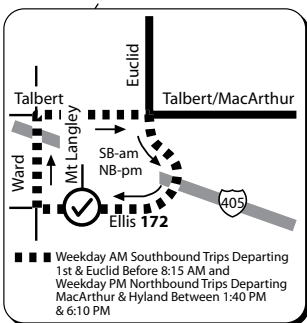

A = Operates routing via Euclid / Ellis, Ward, Talbert and Euclid.
= Opera la ruta por Euclid / Ellis, Ward, Talbert y Euclid.

NOTE/NOTA:

Passengers heading to Huntington Beach should transfer to Route 172 at Euclid and Talbert.
Los pasajeros que se dirigen a Huntington Beach deben transferirse a la Ruta 172 en Euclid y Talbert.

LEGEND / LEYENDA

- Scheduled Departure
- Regular Routing
- Northbound Only
- 37A Routing
- Middle or High School

LHE = La Habra Express
 Numbers on streets indicate transfers.
 Números en la calle indican transbordos.

Sunday & Holiday

NORTHBOUND To: La Habra

MacArthur & Hyland	Euclid & Edinger	Euclid & Westminster	Euclid & Garden Grove	Euclid & Katella	Euclid & Lincoln	Euclid & Commonwealth	1st & Main
7:00	7:11	7:20	7:25	7:30	7:39	7:49	8:04
8:20	8:31	8:40	8:45	8:50	8:59	9:09	9:24
9:30	9:41	9:50	9:55	10:00	10:09	10:19	10:34
10:30	10:41	10:50	10:55	11:00	11:10	11:22	11:38
11:28	11:40	11:47	11:52	11:59	12:09	12:21	12:37
12:28	12:40	12:47	12:52	12:59	1:09	1:21	1:37
1:28	1:40	1:47	1:52	1:59	2:08	2:20	2:38
2:28	2:40	2:48	2:54	3:01	3:10	3:22	3:40
3:28	3:40	3:48	3:54	4:01	4:10	4:22	4:40
4:28	4:40	4:48	4:54	5:01	5:10	5:22	5:40
5:38	5:50	5:58	6:04	6:11	6:20	6:32	6:50
7:00	7:12	7:20	7:26	7:33	7:42	7:54	8:12

Sunday & Holiday

SOUTHBOUND To: Fountain Valley

1st & Main	Euclid & Commonwealth	Euclid & Lincoln	Euclid & Katella	Euclid & Garden Grove	Euclid & Westminster	Euclid & Edinger	Talbert & Mt Washington
6:55	7:07	7:18	7:25	7:33	7:37	7:44	7:52
7:55	8:07	8:18	8:25	8:33	8:37	8:44	8:52
8:55	9:07	9:18	9:25	9:33	9:37	9:45	9:54
9:55	10:09	10:22	10:29	10:37	10:41	10:49	10:58
10:55	11:09	11:22	11:29	11:37	11:41	11:49	11:58
11:55	12:09	12:22	12:29	12:39	12:43	12:51	12:59
12:55	1:08	1:22	1:29	1:39	1:43	1:51	1:59
1:55	2:08	2:22	2:29	2:39	2:43	2:51	2:59
2:55	3:08	3:22	3:29	3:39	3:43	3:48	3:56
3:55	4:09	4:22	4:29	4:37	4:41	4:48	4:56
4:55	5:09	5:22	5:29	5:37	5:41	5:48	5:56
5:55	6:09	6:22	6:29	6:37	6:41	6:48	6:56
7:00	7:14	7:27	7:34	7:42	7:46	7:53	8:01