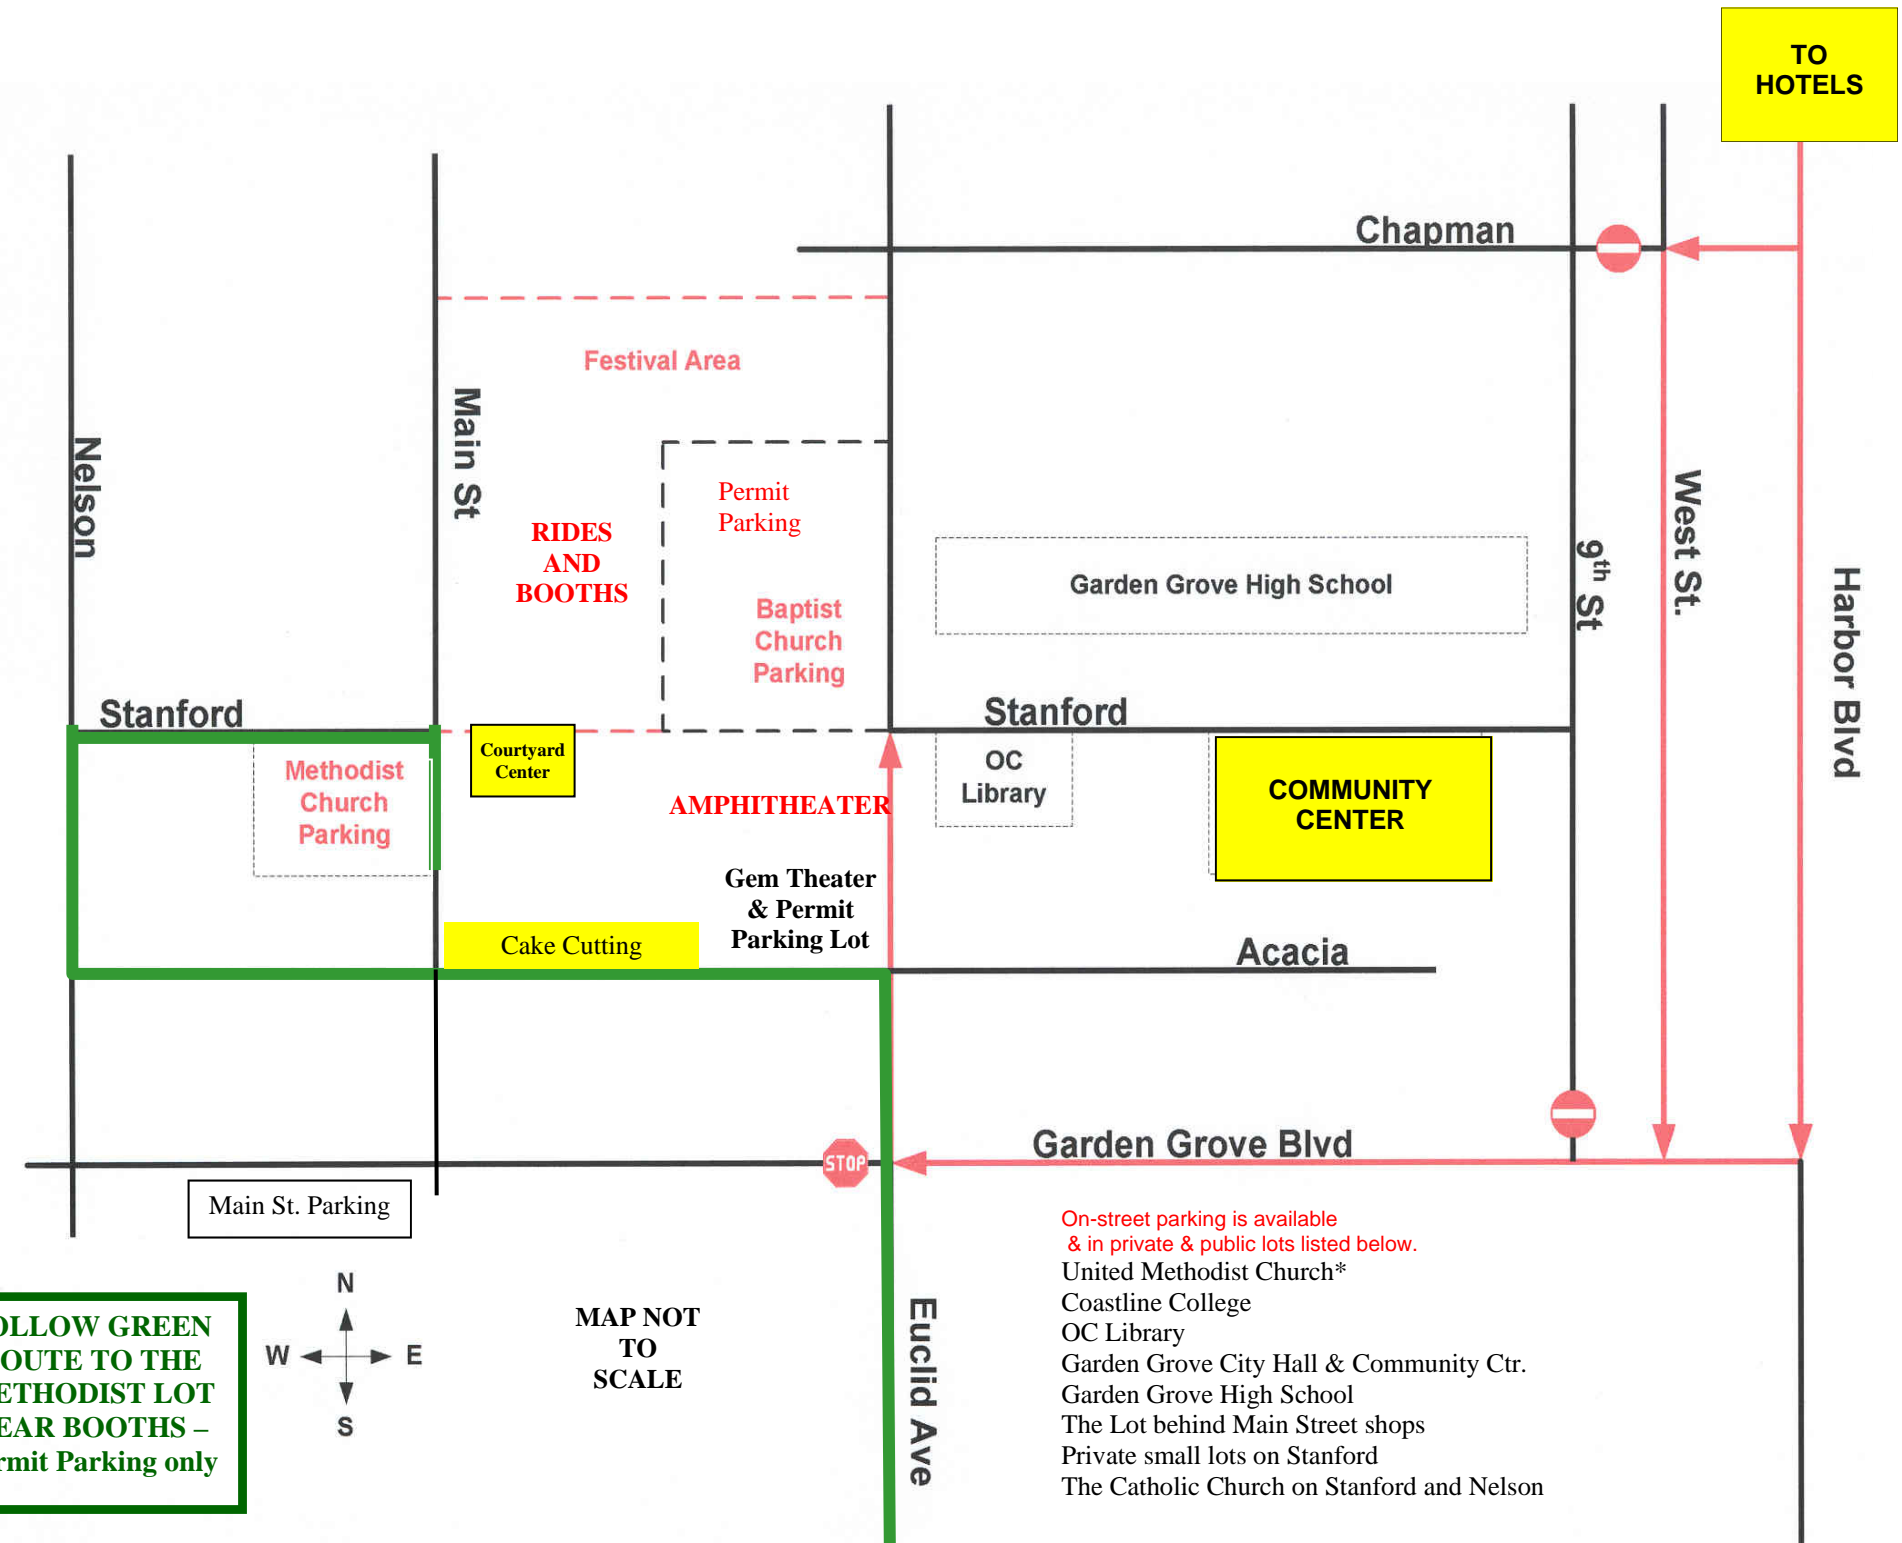

TO HOTELS

FOLLOW GREEN ROUTE TO THE METHODIST LOT NEAR BOOTHS – Permit Parking only

MAP NOT TO SCALE

On-street parking is available & in private & public lots listed below.

- United Methodist Church*
- Coastline College
- OC Library
- Garden Grove City Hall & Community Ctr.
- Garden Grove High School
- The Lot behind Main Street shops
- Private small lots on Stanford
- The Catholic Church on Stanford and Nelson